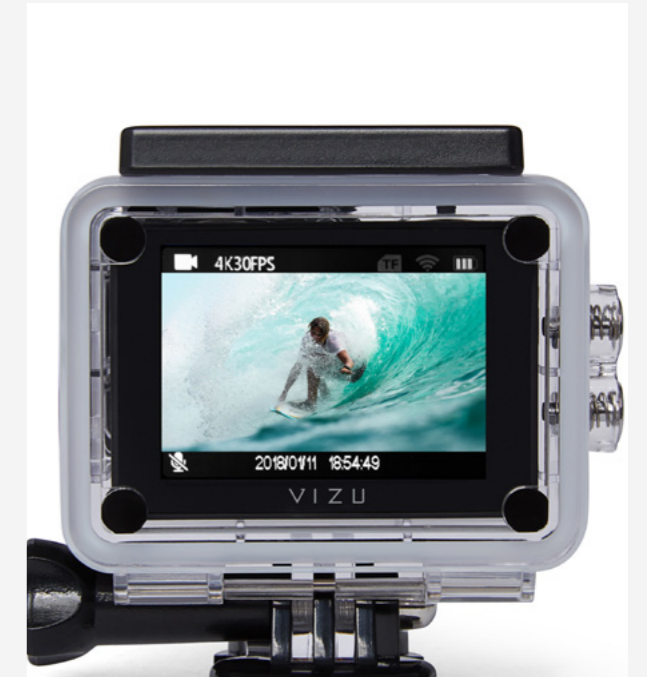

designed to protect
seeking adventures
freedom to explore
outdoor life in motion

EXTREME X
VIZU

Trademark

EXTREME X
VIZU

**WE
DESIGN
FOR
OUTDOOR
LIFE
IN
MOTION**

Action Cam

EXTREME
VIZU 

DESIGNED TO *CAPTURE*

Action Cams X4S | X6S | X8S

From now it is possible capture every moment without limits, especially when you are on the move. Make cinematic footage. Developed for hikers to the everyday surfer, it is often referred as the allround action camera for the outdoor fanatic. With the collection of Action cams, you have a wide choice of whether to film your awesome stunts in slow motion or to take clear and detailed photos. Do you want to check your videos or show your adventures to your friends? Go big and connect it directly to your television via the HDMI connection.

Snorkeling Mask

DESIGNED TO *CAPTURE*

EXTREME X
VIZU

Snorkeling Mask

Are you planning to go snorkeling this summer? Experience your underwater adventure optimally and capture everything by mounting the action camera to the mask. The snorkeling mask is a must have for your adventure. The mask has an anti-leak system, made for the ultimate air supply and ensures comfortable breathing.

Selfie Stick

EXTREME X
VIZU

DESIGNED TO *CAPTURE*

Selfie Stick

From now it is possible capture every moment without limits, especially when you are on the move. Developed for hikers to the everyday surfer, it is often referred as the allround selfie stick for the outdoor fanatic. Make selfies and shots of your adventures with the selfie stick. The Vizu selfiestick is suitable for various action cameras, smartphones and digital cameras. The handle has a soft grip for extra comfort. The length could be adjusted to from 18 to 50 centimeters which makes it easy to carry on every trip.