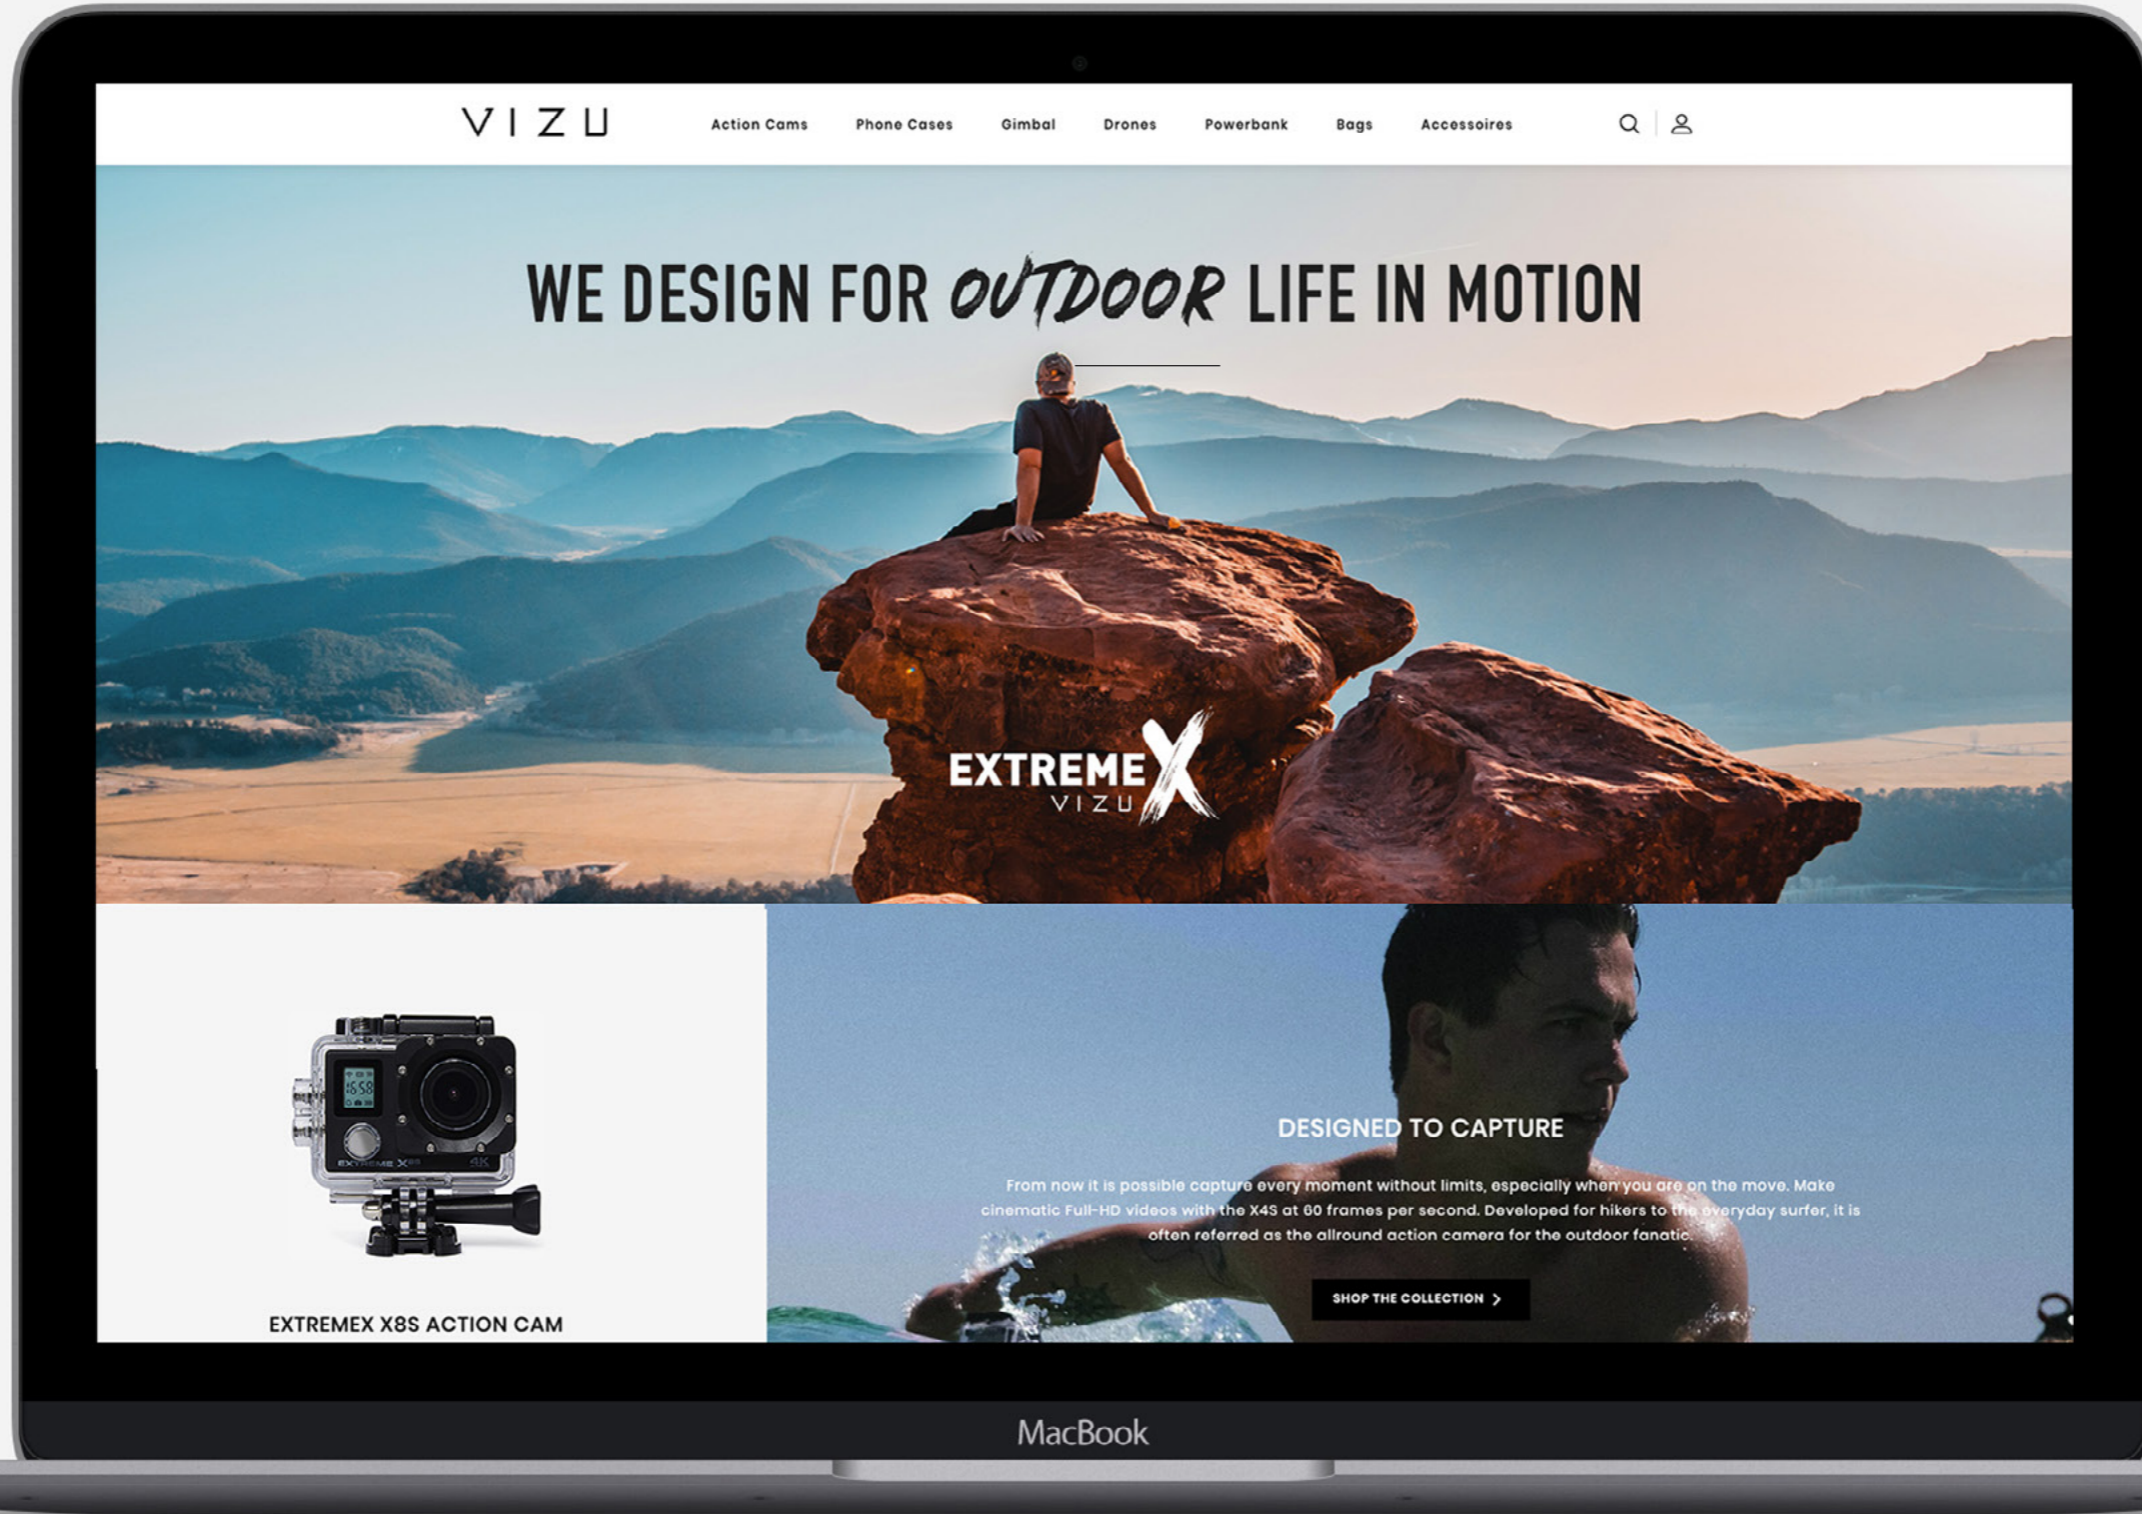

VIZU

2019 / 2020

Catalogue

Brand

VIZU

As an urban nomad you are always on the move and constantly seeking for new adventures. You are a free spirit and make your own choices. Whether it is work or holidays, you are 24/7 online and able to share your moments with the world.

The advertisement features two GoPro cameras. On the left is a GoPro with a small LCD screen showing a surfer. On the right is a GoPro without a screen. Both are mounted on their respective mounts. The background of this section is a white panel with a blue wave graphic at the bottom.

EXTREME X
VIZU

A smaller version of the Extreme X Vizu advertisement, featuring the same text and camera images as the larger window display.

Passport p
Make your passport p

An advertisement for passport photos. It features four small portraits of a young man in a blue shirt. The text is partially obscured but includes 'Passport p' and 'Make your passport p'. At the bottom, it says 'THE TRAVELLERS ELECTRONIC COMPANY'.