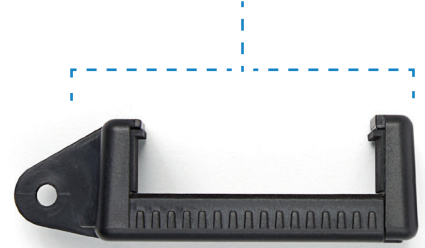

- 1 TWIST TO OPEN
- 2 TWIST TO LOCK

3 CHOOSE YOUR SETTING

Actioncam

Compactcamera

Smartphone

4 ATTACH