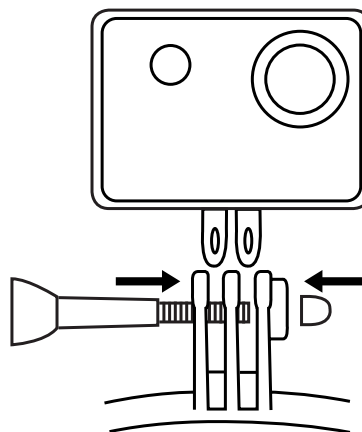

EXTREME X

# FULL FACE SNORKELING MASK

QUICKGUIDE

## 1 ATTACH THE TUBE

## 2 ATTACH THE CAMERA MOUNT