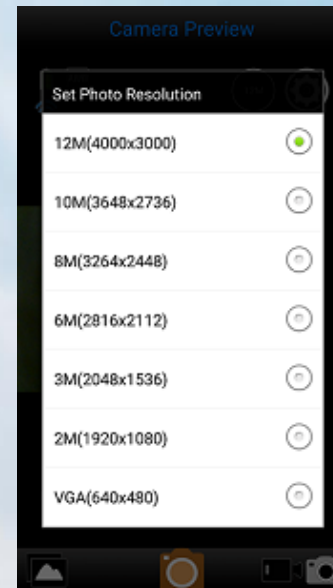

X4

Your first Full HD – WiFi Action Cam

- 1080P HD – 30FPS
- WiFi, App controllable (App: Isportcam)
- Underwater casing
- 1,5 hour record time
- Accessorypack
- Works with ExtremeX battery pack
- SRP: €79,95