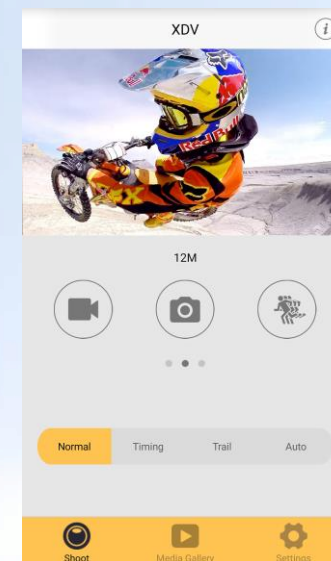

X4

Your first Full HD – WiFi Action Cam

- 1080P HD – 30FPS
- WiFi, App controllable (App: Isportcam)
- Underwater casing
- 1,5 hour record time
- Accessorypack
- Works with ExtremeX battery pack
- SRP: €79,95

NIKKEI
EXTREME
ACTION CAMERA

X6

Your partner in Action

- 4K – 30FPS
- 1080P – 60FPS
- WiFi, App controllable (App: XDV – App)
- Underwater casing
- 1,5 hour record time
- Accessorypack
- Works with ExtremeX battery pack
- SRP: €119,95