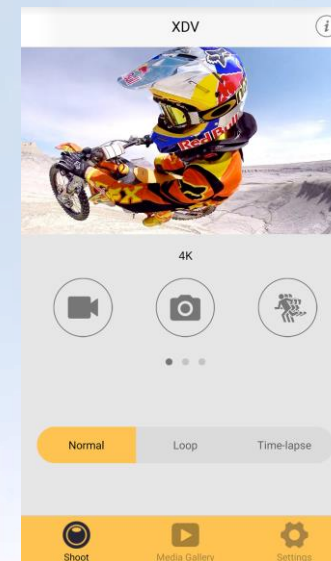

X4

Your first Full HD – WiFi Action Cam

- 1080P HD – 30FPS
- WiFi, App controllable (App: Isportcam)
- Underwater casing
- 1,5 hour record time
- Accessorypack
- Works with ExtremeX battery pack
- SRP: €79,95

NIKKEI
EXTREME
ACTION CAMERA

X6

Your partner in Action

- 4K – 30FPS
- 1080P – 60FPS
- WiFi, App controllable (App: XDV – App)
- Underwater casing
- 1,5 hour record time
- Accessorypack
- Works with ExtremeX battery pack
- SRP: €119,95