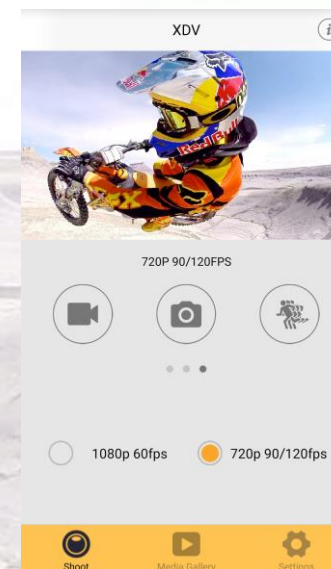

X4

Your first Full HD – WiFi Action Cam

- 1080P HD – 30FPS
- WiFi, App controllable (App: Isportcam)
- Underwater casing
- 1,5 hour record time
- Accessorypack
- Works with ExtremeX battery pack
- SRP: €79,95

NIKKEI
EXTREME
ACTION CAMERA

X6

Your partner in Action

- 4K – 30FPS
- 1080P – 60FPS
- WiFi, App controllable (App: XDV – App)
- Underwater casing
- 1,5 hour record time
- Accessorypack
- Works with ExtremeX battery pack
- SRP: €119,95