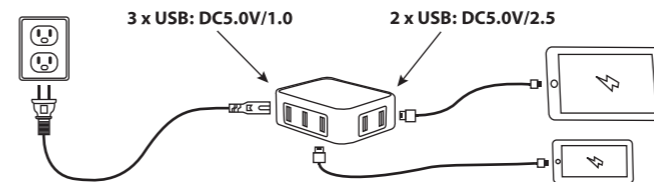

POWERR HUBB

QuickGuide

NIKKEI

Attention

Don't expose to liquids

Don't disassemble

Avoid Dropping

Avoid Extreme temperatures

Using Your PowerrHubb

- Plug it in

- Charge your phone, tablets and personal computers

Specifications

Input	AC 100-240V
Output	5V/8A
Weight	7oz/198g
Size	3.56 x 2.75 x 1.18 in / 90 x 70 x 30 mm

Customer Service

www.nikkei.eu