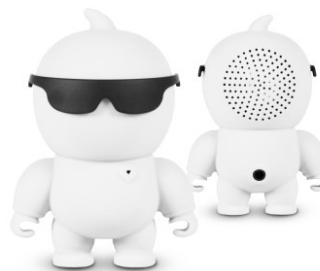

Description: **Portable speaker with Bluetooth**

Article number: **NIKKIEWE**

Brand: **NIKKEI**

EAN: **8712837866194**

Home entertainment - Sound box - sound box

Sound	
Output power speaker	1,5W
Transmission and reception	
Wireless range (m)	10m
Connectivity	
Audio connection	AUX- In
Wireless connection	Bluetooth 2.1
Automatic "Pairing" function	Yes
Energy	
Power	LITHIUM BATTERY, 3.7V/200mAh
Battery capacity	3 hours
Capacity	200 mAh
Charging time	2 Hours
Housing	
Colour	White
Accessories	
Supplied cables	AUX Cable, (Micro) USB cable for charging
Comfort	
Ease of use	Quick guide
Dimensions	
Dimensions of the product	6 x 8,1 x 4,5 cm
Weights	
Product weight	50 gram
Packaging	
Gift box size	9 x 12 x 5 cm
Gift box weight	100 gram
Outer box size	44,5 x 27 x 27,5 cm
Number per outer box	50
EAN-code	8712837866194
EAN-code outer box	8712837866200
Warranty	
Warranty	24 months