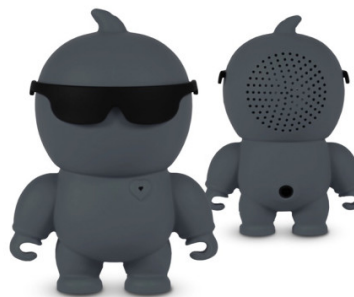

Description: **Portable speaker with Bluetooth**

Article number: **NIKKIEGY**

Brand: **NIKKEI**

EAN: **8712837866217**

## Home entertainment - Sound box - sound box

<b>Sound</b>	
Output power speaker	1,5W
<b>Transmission and reception</b>	
Wireless range (m)	10m
<b>Connectivity</b>	
Audio connection	AUX- In
Wireless connection	Bluetooth 2.1
Automatic "Pairing" function	Yes
<b>Energy</b>	
Power	LITHIUM BATTERY, 3.7V/200mAh
Battery capacity	3 hours
Capacity	200 mAh
Charging time	2 Hours
<b>Housing</b>	
Colour	Grey
<b>Accessories</b>	
Supplied cables	AUX Cable, (Micro) USB cable for charging
<b>Comfort</b>	
Ease of use	Quick guide
<b>Dimensions</b>	
Dimensions of the product	6 x 8,1 x 4,5 cm
<b>Weights</b>	
Product weight	50 gram
<b>Packaging</b>	
Gift box size	9 x 12 x 5 cm
Gift box weight	100 gram
Outer box size	44,5 x 27 x 27,5 cm
Number per outer box	50
EAN-code	8712837866217
EAN-code outer box	8712837866224
<b>Warranty</b>	
Warranty	24 months