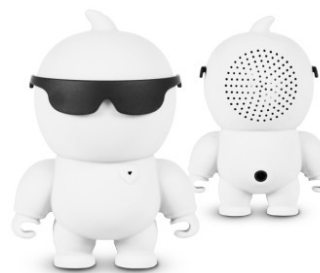

Description: **Portable speaker with Bluetooth**

Article number: **NIKKIEWE**

Brand: **NIKKEI**

EAN: **8712837866194**

Home entertainment - Sound box - sound box

Master data	
Colour	White
EAN-code	8712837866194
Sound	
Output power speaker	1,5W
Transmission and reception	
Wireless range (m)	10m
Connectivity	
Audio connection	AUX- In
Wireless connection	Bluetooth 2.1
Automatic "Pairing" function	Yes
Memory paired devices	8
Energy	
Power	LITHIUM BATTERY, 3.7V/200mAh
Battery capacity	3 hours
Capacity	200 mAh
Charging time	2 Hours
Accessories	
Supplied cables	AUX Cable, (Micro) USB cable for charging
Comfort	
Ease of use	Quick guide
Dimensions	
Dimensions of the product	6 x 8,1 x 4,5 cm
Weights	
Product weight	50 gram
Packaging	
Gift box size	9 x 12 x 5 cm
Gift box weight	100 gram
Outer box size	44,5 x 27 x 27,5 cm
Outer box weight	6,2 kg
Number per outer box	50
Number per pallet	600
Number of cartons per pallet	12
EAN-code outer box	8712837866200
Warranty	
Warranty	24 months