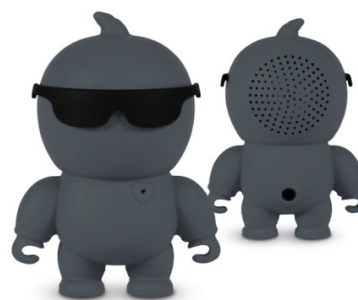

Description: **Portable speaker with Bluetooth**

Article number: **NIKKIEGY**

Brand: **NIKKEI**

EAN: **8712837866217**

## Home entertainment - Sound box - sound box

Sound	
Output power speaker	1,5W
Transmission and reception	
Wireless range (m)	10m
Connectivity	
Audio connection	AUX- In
Wireless connection	Bluetooth 2.1
Automatic "Pairing" function	Yes
Memory paired devices	8
Energy	
Power	LITHIUM BATTERY, 3.7V/200mAh
Battery capacity	3 hours
Capacity	200 mAh
Charging time	2 Hours
Housing	
Colour	Grey
Accessories	
Supplied cables	AUX Cable, (Micro) USB cable for charging
Comfort	
Ease of use	Quick guide
Dimensions	
Dimensions of the product	6 x 8,1 x 4,5 cm
Weights	
Product weight	50 gram
Packaging	
Gift box size	9 x 12 x 5 cm
Gift box weight	100 gram
Outer box size	44,5 x 27 x 27,5 cm
Number per outer box	50
EAN-code outer box	8712837866224
Warranty	
Warranty	24 months