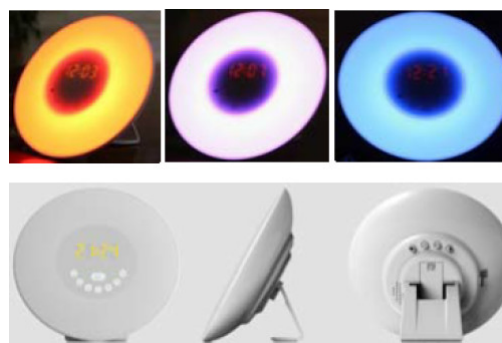

Description: **Alarmclock with wake up light and radio**

Article number: **NCW21**

Brand: **NIKKEI**

EAN:

Home entertainment - Alarm clock - Alarm clock with wake-up light function

Master data	
Colour	White
Display	
Colour display	Orange
Display type	LED display
Transmission and reception	
Radio band	FM
Comfort	
Ease of use	Digital time indication
Settings and functions	
Alarm function	6 natural sounds as alarm sound, Dimmable lighting, Radio and light alarm
Dimensions	
Dimensions of the product	17 x 9,3 x 17 cm
Weights	
Product weight	255 gram
Packaging	
Outer box size	54 x 38 x 39 cm