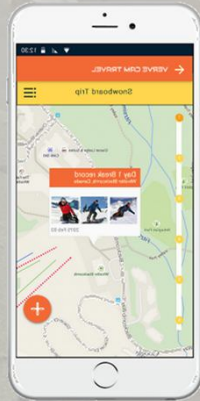

Verve Loop

- Superlight, wireless Earbuds for high impact activities.
- 6 hours of Playtime
- IPx4 water / Sweat resistant
- 3 ear gels + 2 stabilisers
- Integrated mic, noise echo cancellation
- Integrated remote control
- App connected

Verve Loop+

Same specs as the Verve Rider plus:

- IPx7 Water / Sweat proof
- 12 Hours battery life
- 4 ear gels + 3 stabilisers
- Sportcarry case

VERVE
LOOP

VERVE
LOOP+

RRP €69,99

RRP €89,99

VERVE
LIFE

RRP €199,99

Verve Cam

Ultra portable Lifestyle Video Camera

- Brilliant motion video with 2.5K at 30 fps and 138° field of view
- Live video streaming to Hubble Cloud and YouTube with integrated Wi-Fi
- Ideal Vlogging Camera
- Free VerveCam app with photo/video editing and social sharing
- Social video formats including photos, time lapse, loops, slow motion and cinematic trailers
- Take it 30m deep with the included IP67 water proof sports case
- Multiple accessories included for every activity