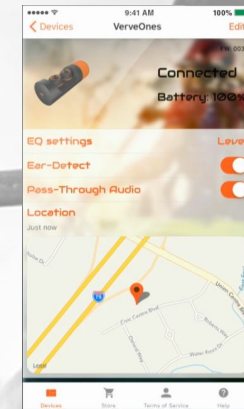

Hubble Connected

- Equalizer
- Ear detection
- Pass-through Audio
- Find your lost headset
- Save your favorite settings

VERVE
LIFE