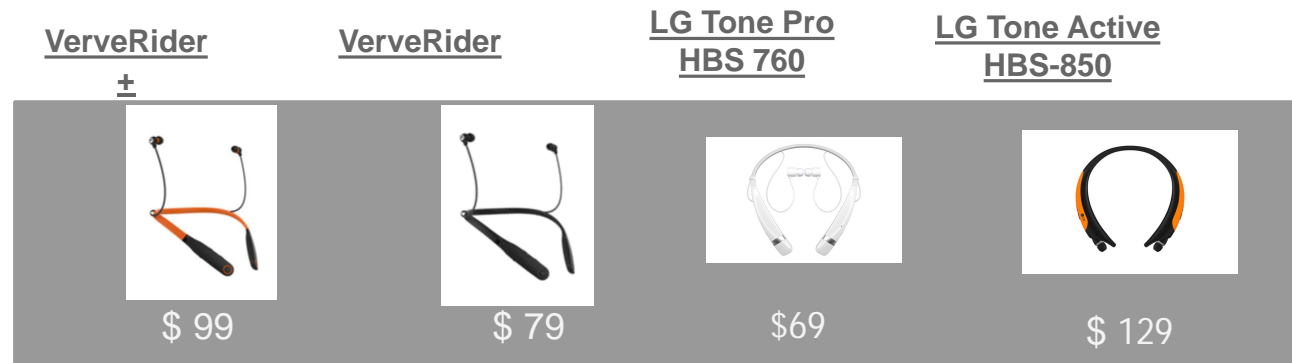

TRUE-WIRELESS COMPETITIVE SET

Launch Timing	Q2 2016	Q2 2016	Released	Released
Driver	SINGLE DYNAMIC	SINGLE Dynamic	SINGLE Dynamic	SINGLE Dynamic
Aptx	YES	YES	YES	YES
App Support	YES (IOS and Android)	YES(IOS and Android)	YES (Android)	YES (Android)
EQ Controls	YES	YES	YES	YES
Playtime Headset	12 HOURS	12 Hours	10.5 Hours	9.5 Hours
Stby Time	31 Days	31 Days	23 Days	18 Days
Vibration Notification	YES	YES	YES	YES
Water/Sweat Proof	YES IPX7	NO	NO	NO IPx3
Voice Prompts	YES	YES	YES	YES
Range	150 ft	150ft	33ft	33ft
Onboard Track Ctrl	YES	YES	YES	YES