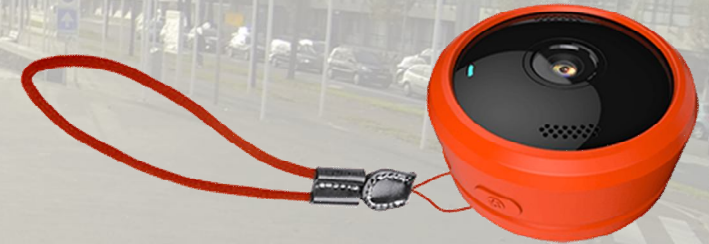

Verve Loop+

Same specs as the Verve Rider plus:

- IPx7 Water / Sweat proof
- 12 Hours battery life
- 4 ear gels + 3 stabilisers
- Sportcarry case

VERVE
LOOP

VERVE
LOOP+

RRP €69,99

RRP €89,99

VERVE
LIFE

RRP €199,99

Verve Cam

Ultra portable Lifestyle Video Camera

- Brilliant motion video with 2.5K at 30 fps and 138° field of view
- Live video streaming to Hubble Cloud and YouTube with integrated Wi-Fi
- Ideal Vlogging Camera
- Free VerveCam app with photo/video editing and social sharing
- Social video formats including photos, time lapse, loops, slow motion and cinematic trailers
- Take it 30m deep with the included IP67 water proof sports case
- Multiple accessories included for every activity