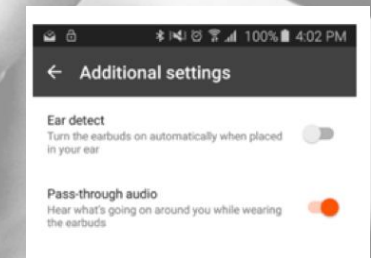

Hubble Connected

- Equalizer
- Ear detection
- Pass-through Audio
- Find your lost headset
- Save your favorite settings

VERVE
LIFE