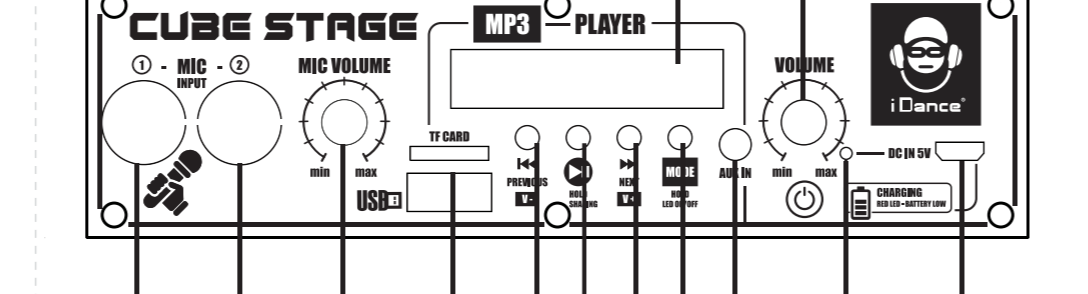

English	French	German	Dutch	Spanish	Italian	Portuguese	Danish
Speaker size	Headset max. 100mm	Headset max. 100mm	Headset max. 100mm	Headset max. 100mm	Headset max. 100mm	Headset max. 100mm	Headset max. 100mm
Power	RMS Power 8 Watts	RMS Power 8 Watts	RMS Power 8 Watts	RMS Power 8 Watts	RMS Power 8 Watts	RMS Power 8 Watts	RMS Power 8 Watts
Charging Time	4 hours	4 hours	4 hours	4 hours	4 hours	4 hours	4 hours
Playing Time	2.4h	2.4h	2.4h	2.4h	2.4h	2.4h	2.4h
Dimensions	420 x 297 mm	420 x 297 mm	420 x 297 mm	420 x 297 mm	420 x 297 mm	420 x 297 mm	420 x 297 mm

French	German	Dutch	Spanish	Italian	Portuguese	Danish
Speaker size	Headset max. 100mm	Headset max. 100mm	Headset max. 100mm	Headset max. 100mm	Headset max. 100mm	Headset max. 100mm
Power	RMS Power 8 Watts	RMS Power 8 Watts	RMS Power 8 Watts	RMS Power 8 Watts	RMS Power 8 Watts	RMS Power 8 Watts
Charging Time	4 hours	4 hours	4 hours	4 hours	4 hours	4 hours
Playing Time	2.4h	2.4h	2.4h	2.4h	2.4h	2.4h
Dimensions	420 x 297 mm	420 x 297 mm	420 x 297 mm	420 x 297 mm	420 x 297 mm	420 x 297 mm

German	Dutch	Spanish	Italian	Portuguese	Danish
Speaker size	Headset max. 100mm	Headset max. 100mm	Headset max. 100mm	Headset max. 100mm	Headset max. 100mm
Power	RMS Power 8 Watts	RMS Power 8 Watts	RMS Power 8 Watts	RMS Power 8 Watts	RMS Power 8 Watts
Charging Time	4 hours	4 hours	4 hours	4 hours	4 hours
Playing Time	2.4h	2.4h	2.4h	2.4h	2.4h
Dimensions	420 x 297 mm	420 x 297 mm	420 x 297 mm	420 x 297 mm	420 x 297 mm

Dutch	Spanish	Italian	Portuguese	Danish
Speaker size	Headset max. 100mm	Headset max. 100mm	Headset max. 100mm	Headset max. 100mm
Power	RMS Power 8 Watts	RMS Power 8 Watts	RMS Power 8 Watts	RMS Power 8 Watts
Charging Time	4 hours	4 hours	4 hours	4 hours
Playing Time	2.4h	2.4h	2.4h	2.4h
Dimensions	420 x 297 mm	420 x 297 mm	420 x 297 mm	420 x 297 mm

Spanish	Italian	Portuguese	Danish
Speaker size	Headset max. 100mm	Headset max. 100mm	Headset max. 100mm
Power	RMS Power 8 Watts	RMS Power 8 Watts	RMS Power 8 Watts
Charging Time	4 hours	4 hours	4 hours
Playing Time	2.4h	2.4h	2.4h
Dimensions	420 x 297 mm	420 x 297 mm	420 x 297 mm

Portuguese	Danish
Speaker size	Headset max. 100mm
Power	RMS Power 8 Watts
Charging Time	4 hours
Playing Time	2.4h
Dimensions	420 x 297 mm

Copyright © 2010 Dance Distribution Limited. All Rights Reserved.

Copyright © 2010 Dance Distribution Limited. All Rights Reserved.

Copyright © 2010 Dance Distribution Limited. All Rights Reserved.

Copyright © 2010 Dance Distribution Limited. All Rights Reserved.

Copyright © 2010 Dance Distribution Limited. All Rights Reserved.

Copyright © 2010 Dance Distribution Limited. All Rights Reserved.