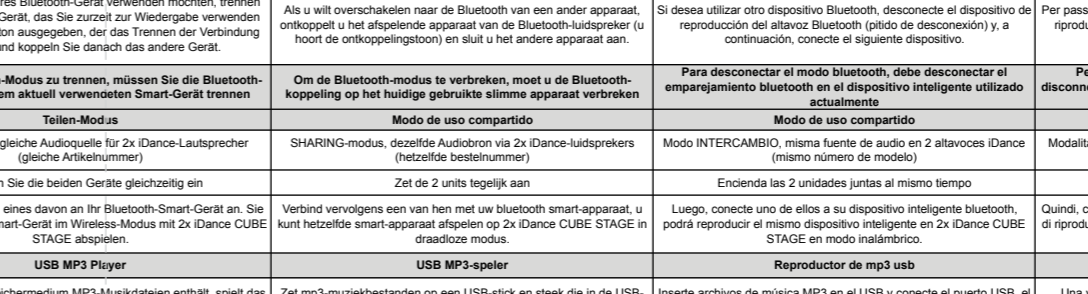

English	French	German	Dutch	Spanish	Italian	Portuguese	Danish
Speaker size	Headset max. 100mm	Headset max. 100mm	Headset max. 100mm	Headset max. 100mm	Headset max. 100mm	Headset max. 100mm	Headset max. 100mm
Power	RMS Power 8 Watts	RMS Power 8 Watts	RMS Power 8 Watts	RMS Power 8 Watts	RMS Power 8 Watts	RMS Power 8 Watts	RMS Power 8 Watts
Charging Time	4 hours	4 hours	4 hours	4 hours	4 hours	4 hours	4 hours
Playing Time	2.4h	2.4h	2.4h	2.4h	2.4h	2.4h	2.4h
Dimensions	420 x 297 mm	420 x 297 mm	420 x 297 mm	420 x 297 mm	420 x 297 mm	420 x 297 mm	420 x 297 mm

French	German	Dutch	Spanish	Italian	Portuguese	Danish
Speaker size	Headset max. 100mm	Headset max. 100mm	Headset max. 100mm	Headset max. 100mm	Headset max. 100mm	Headset max. 100mm
Power	RMS Power 8 Watts	RMS Power 8 Watts	RMS Power 8 Watts	RMS Power 8 Watts	RMS Power 8 Watts	RMS Power 8 Watts
Charging Time	4 hours	4 hours	4 hours	4 hours	4 hours	4 hours
Playing Time	2.4h	2.4h	2.4h	2.4h	2.4h	2.4h
Dimensions	420 x 297 mm	420 x 297 mm	420 x 297 mm	420 x 297 mm	420 x 297 mm	420 x 297 mm

German	Dutch	Spanish	Italian	Portuguese	Danish
Speaker size	Headset max. 100mm	Headset max. 100mm	Headset max. 100mm	Headset max. 100mm	Headset max. 100mm
Power	RMS Power 8 Watts	RMS Power 8 Watts	RMS Power 8 Watts	RMS Power 8 Watts	RMS Power 8 Watts
Charging Time	4 hours	4 hours	4 hours	4 hours	4 hours
Playing Time	2.4h	2.4h	2.4h	2.4h	2.4h
Dimensions	420 x 297 mm	420 x 297 mm	420 x 297 mm	420 x 297 mm	420 x 297 mm

Dutch	Spanish	Italian	Portuguese	Danish
Speaker size	Headset max. 100mm	Headset max. 100mm	Headset max. 100mm	Headset max. 100mm
Power	RMS Power 8 Watts	RMS Power 8 Watts	RMS Power 8 Watts	RMS Power 8 Watts
Charging Time	4 hours	4 hours	4 hours	4 hours
Playing Time	2.4h	2.4h	2.4h	2.4h
Dimensions	420 x 297 mm	420 x 297 mm	420 x 297 mm	420 x 297 mm

Spanish	Italian	Portuguese	Danish
Speaker size	Headset max. 100mm	Headset max. 100mm	Headset max. 100mm
Power	RMS Power 8 Watts	RMS Power 8 Watts	RMS Power 8 Watts
Charging Time	4 hours	4 hours	4 hours
Playing Time	2.4h	2.4h	2.4h
Dimensions	420 x 297 mm	420 x 297 mm	420 x 297 mm

Portuguese	Danish
Speaker size	Headset max. 100mm
Power	RMS Power 8 Watts
Charging Time	4 hours
Playing Time	2.4h
Dimensions	420 x 297 mm

Copyright © 2010 Dance Distribution Limited. All Rights Reserved.

Copyright © 2010 Dance Distribution Limited. All Rights Reserved.

Copyright © 2010 Dance Distribution Limited. All Rights Reserved.

Copyright © 2010 Dance Distribution Limited. All Rights Reserved.

Copyright © 2010 Dance Distribution Limited. All Rights Reserved.

Copyright © 2010 Dance Distribution Limited. All Rights Reserved.