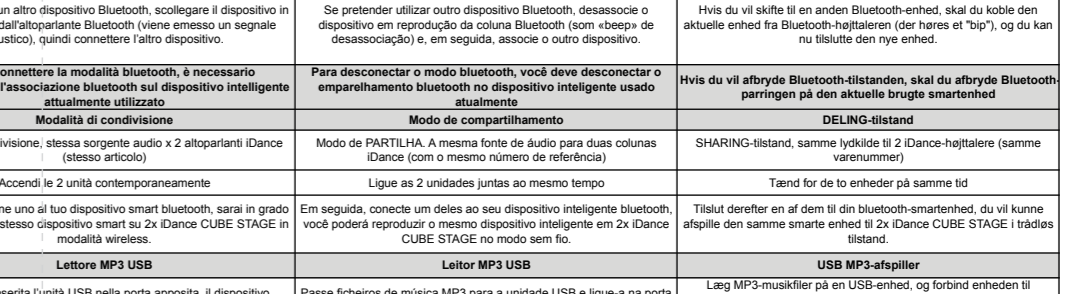

English	French	German	Dutch	Spanish	Italian	Portuguese	Danish
Speaker size	Headset max. 100mm	Headset max. 100mm	Headset max. 100mm	Headset max. 100mm	Headset max. 100mm	Headset max. 100mm	Headset max. 100mm
Power	RMS Power 8 Watts	RMS Power 8 Watts	RMS Power 8 Watts	RMS Power 8 Watts	RMS Power 8 Watts	RMS Power 8 Watts	RMS Power 8 Watts
Charging Time	4 hours	4 hours	4 hours	4 hours	4 hours	4 hours	4 hours
Playing Time	2.4h	2.4h	2.4h	2.4h	2.4h	2.4h	2.4h
Dimensions	420 x 297 mm	420 x 297 mm	420 x 297 mm	420 x 297 mm	420 x 297 mm	420 x 297 mm	420 x 297 mm

French	German	Dutch	Spanish	Italian	Portuguese	Danish
Speaker size	Headset max. 100mm	Headset max. 100mm	Headset max. 100mm	Headset max. 100mm	Headset max. 100mm	Headset max. 100mm
Power	RMS Power 8 Watts	RMS Power 8 Watts	RMS Power 8 Watts	RMS Power 8 Watts	RMS Power 8 Watts	RMS Power 8 Watts
Charging Time	4 hours	4 hours	4 hours	4 hours	4 hours	4 hours
Playing Time	2.4h	2.4h	2.4h	2.4h	2.4h	2.4h
Dimensions	420 x 297 mm	420 x 297 mm	420 x 297 mm	420 x 297 mm	420 x 297 mm	420 x 297 mm

German	Dutch	Spanish	Italian	Portuguese	Danish
Speaker size	Headset max. 100mm	Headset max. 100mm	Headset max. 100mm	Headset max. 100mm	Headset max. 100mm
Power	RMS Power 8 Watts	RMS Power 8 Watts	RMS Power 8 Watts	RMS Power 8 Watts	RMS Power 8 Watts
Charging Time	4 hours	4 hours	4 hours	4 hours	4 hours
Playing Time	2.4h	2.4h	2.4h	2.4h	2.4h
Dimensions	420 x 297 mm	420 x 297 mm	420 x 297 mm	420 x 297 mm	420 x 297 mm

Dutch	Spanish	Italian	Portuguese	Danish
Speaker size	Headset max. 100mm	Headset max. 100mm	Headset max. 100mm	Headset max. 100mm
Power	RMS Power 8 Watts	RMS Power 8 Watts	RMS Power 8 Watts	RMS Power 8 Watts
Charging Time	4 hours	4 hours	4 hours	4 hours
Playing Time	2.4h	2.4h	2.4h	2.4h
Dimensions	420 x 297 mm	420 x 297 mm	420 x 297 mm	420 x 297 mm

Spanish	Italian	Portuguese	Danish
Speaker size	Headset max. 100mm	Headset max. 100mm	Headset max. 100mm
Power	RMS Power 8 Watts	RMS Power 8 Watts	RMS Power 8 Watts
Charging Time	4 hours	4 hours	4 hours
Playing Time	2.4h	2.4h	2.4h
Dimensions	420 x 297 mm	420 x 297 mm	420 x 297 mm

Portuguese	Danish
Speaker size	Headset max. 100mm
Power	RMS Power 8 Watts
Charging Time	4 hours
Playing Time	2.4h
Dimensions	420 x 297 mm

Copyright © 2010 Dance Distribution Limited. All Rights Reserved.

Copyright © 2010 Dance Distribution Limited. All Rights Reserved.

Copyright © 2010 Dance Distribution Limited. All Rights Reserved.

Copyright © 2010 Dance Distribution Limited. All Rights Reserved.

Copyright © 2010 Dance Distribution Limited. All Rights Reserved.

Copyright © 2010 Dance Distribution Limited. All Rights Reserved.