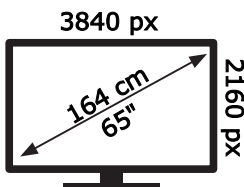

ENERG

HITACHI

65HK5600

109 kWh/1000h

ABCDEF **G**

149 kWh/1000h

50550093