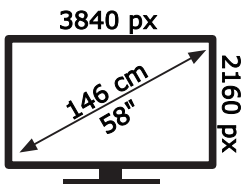

ENERG

HITACHI

58HL7200

70 kWh/1000h

ABCDEF **G**

110 kWh/1000h

50550234

2019/2013