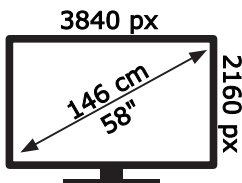

ENERGY

HITACHI

58HK5600

70 kWh/1000h

ABCDEF **G**

110 kWh/1000h

50550090