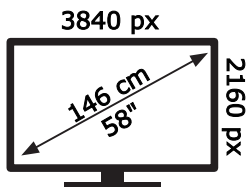

ENERG ⚡

HITACHI

58HAK6152

70 kWh/1000h

ABCD **E**FG

70 kWh/1000h

50550279