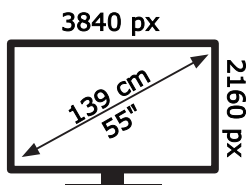

ENERG

HITACHI

55HAK6450

64 kWh/1000h

ABCDEF **G**

123 kWh/1000h

50639797

2019/2013