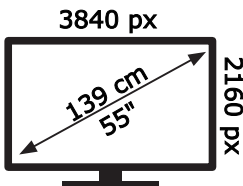

ENERG

HITACHI

55HAK6152

82 kWh/1000h

ABCDEF **G**

82 kWh/1000h

50550211