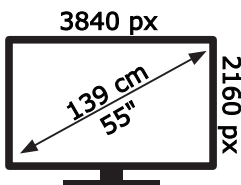

ENERG

HITACHI

55HAK6150

82 kWh/1000h

ABCDEF **G**

82 kWh/1000h

50550168