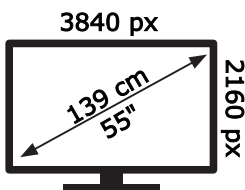

ENERGY

HITACHI

55HAK5450

64 kWh/1000h

ABCDEF **G**

123 kWh/1000h

50656265

2019/2013