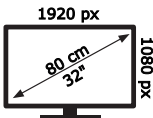

# ENERG

**HITACHI**

**32HE4200**

**32** kWh/1000h

ABCDEF**G**

**45** kWh/1000h

**50596702**