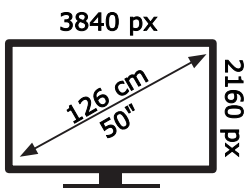

ENERG

FINLUX

FLU5035ANDROID

54 kWh/1000h

ABCDEF **G**

101 kWh/1000h

50655500

2019/2013