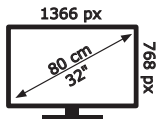

ENERG

FINLUX

FLH3235ANDROID

32 kWh/1000h

ABCDE**F**G

32 kWh/1000h

2019/2013

50622337