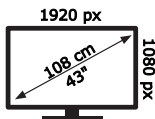

ENERG

FINLUX

FLF4337ANDROID

42 kWh/1000h

ABCDEF**E**FG

42 kWh/1000h

50656124