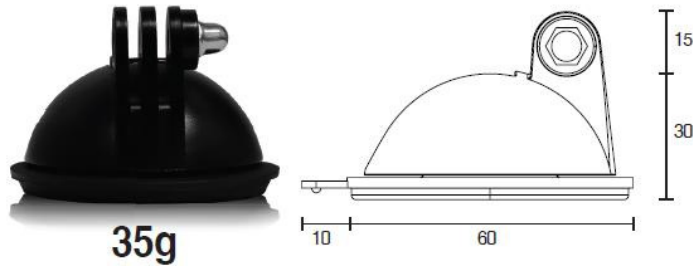

Super small and light

It's even smaller than your camera and weighs only 35g but its adhesive power is peerless. Easy to carry around and simple to use.