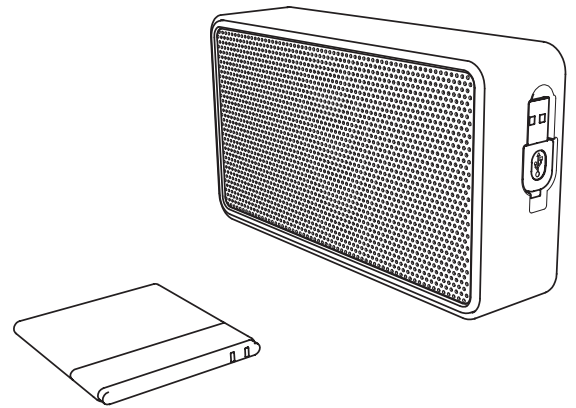

Check the contents

Controleer de inhoud
Kontrollieren Sie den Inhalt
Vérifiez le contenu
Revise el contenido
Kontroller indholdet
Tarkista sisältö